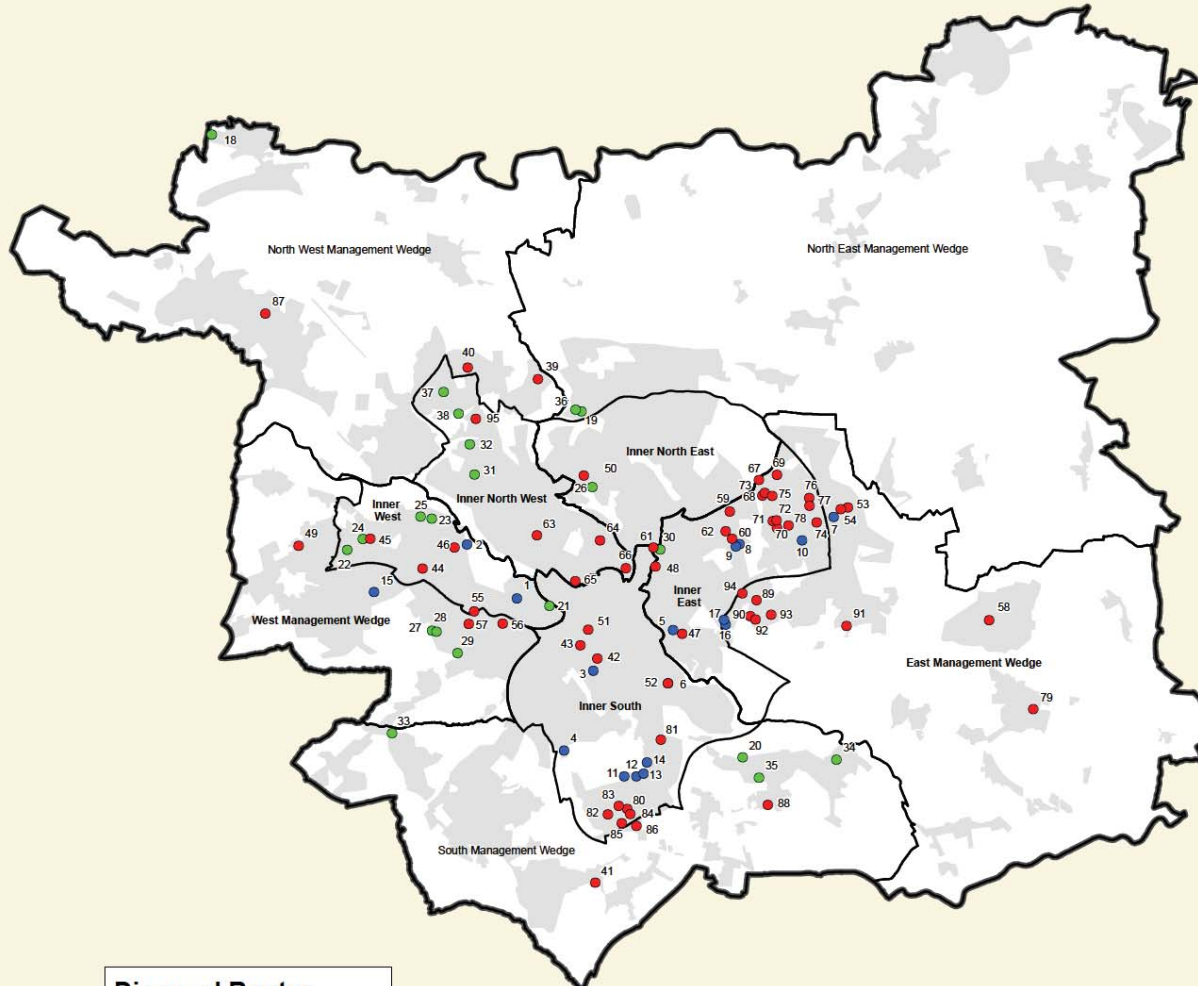

Housing Investment Land Strategy

Inner South		
Non Market Housing		
3 The Malvern Pub, Beeston Rd, Malvern Rd, Leeds 11	Beeston & Holbeck	3
4 Parkwood Road, Beeston	Beeston and Holbeck	32
6 Rochford Court, Hunslet	City and Hunslet	9
11 Manor Farm Road, Belle Isle	Middleton Park	6
12 Manor Farm Rise, Belle Isle	Middleton Park	6
13 Newhall Chase, Belle Isle	Middleton Park	6
14 Newhall Croft (to the rear of)Aberfield Drive, Belle Isle	Middleton Park	4
Total		66
Sellbuild		
N/A		
Open Market		
42 Luke's Nursery Beeston Hill, Beeston	Beeston & Holbeck	3
43 Meynell Approach, Holbeck	Beeston & Holbeck	25
51 Bath Road/Derwent Place (Site B)	City and Hunslet	40
52 Rochford Court, Hunslet	City and Hunslet	9
80 Acre Mount, Middleton	Middleton Park	61
81 Merlyn Rees Site, Middleton Road, Belle Isle	Middleton Park	35
82 Middleton Park Avenue, Middleton	Middleton Park	100
83 Thorpe Road East	Middleton Park	3
84 Thorpe Square, Middleton	Middleton Park	22
85 Throsle Terrace, Middleton	Middleton Park	15
86 Towcester Avenue, Middleton	Middleton Park	38
Total		351
Inner North East		
Non-Market Housing		
N/A		
Sellbuild		
26 Beckhill Grove, Meanwood	Chapel Allerton	14
36 Alderton Rise, Moortown	Roundhay	3
Total		17
Open Market		
50 Miles Hill Primary School	Chapel Allerton	100
Total		100
Outer North West		
Non-Market Housing		
N/A		
Sellbuild		
18 Rombalds View, Otley	Adel and Wharfedale	2
Total		2
Open Market Disposal		
39 Eastmoor School site	Adel and Wharfedale	60
40 Holt Park District Centre, sites A-D	Adel and Wharfedale	100
87 Kirkland House, Queensway, Yeadon	Otley & Yeadon	14
Total		174
Inner East		
Non Market Housing		
5 St Hilda's, Cross Green Phase 3,	Burmantofts and Richmond Hill	24
8 Beech Mount, Gipton	Gipton and Harehills	5
9 Beech Walk, Gipton	Gipton and Harehills	60
10 Dutton Approach, Seacroft	Killingbeck & Seacroft	6
Total		95
Sellbuild		
30 Roseville Road / Gledhow Terrace Site, Former Car Parking	Gipton and Harehills	13
Total		13
Open Market		
47 Copperfields College	Burmantofts and Richmond Hill	30
48 Primrose High School, Lincoln Green	Burmantofts and Richmond Hill	125
59 Amberton Terrace (Site 3), Gipton	Gipton and Harehills	52
60 Oak Tree Mount (Site 6), Gipton	Gipton and Harehills	11
48 Roundhay Road Area Office,	Gipton and Harehills	50
62 Thom Walk (Site 4), Gipton	Gipton and Harehills	51
67 Asket Drive (North), Seacroft	Killingbeck & Seacroft	24
68 Asket Drive (South), Seacroft	Killingbeck & Seacroft	96
69 Bamcroft Close, Seacroft	Killingbeck & Seacroft	20
70 Brooklands Avenue, Seacroft	Killingbeck & Seacroft	98
71 Brooklands Drive, Seacroft	Killingbeck & Seacroft	14
72 Brooklands View, Seacroft	Killingbeck & Seacroft	95
73 Former Asket Hill Primary School, Kentmere Approach, Seacroft	Killingbeck & Seacroft	30
74 Former Seacroft Depot, York Road	Killingbeck & Seacroft	39
75 Kentmere Approach, Seacroft	Killingbeck & Seacroft	20
76 Seacroft Crescent (North), Seacroft	Killingbeck & Seacroft	5
77 Seacroft Crescent (South), Seacroft	Killingbeck & Seacroft	10
78 South Parkway, Seacroft	Killingbeck & Seacroft	30
Total		800